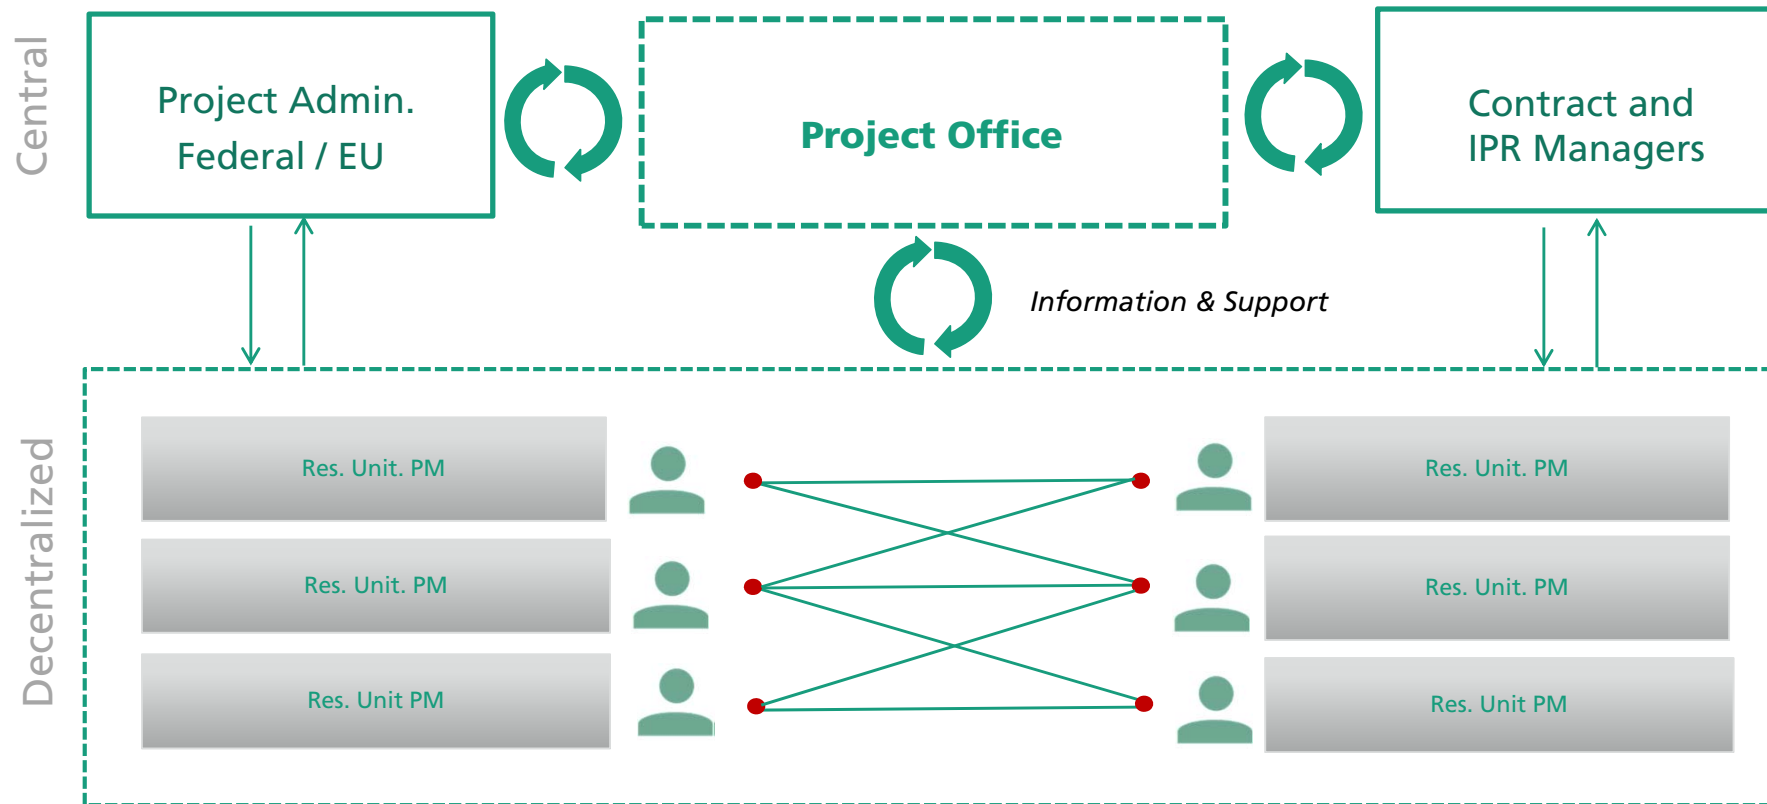

# Research Support at Fraunhofer ISE

Project Office as central information and support hub to

- reduce workload
- increase efficiency
- increase success rate

\* RSS Framework Type 1

\*\*RSS Framework Types 2 & 3

# Research Support at Fraunhofer ISE Structure