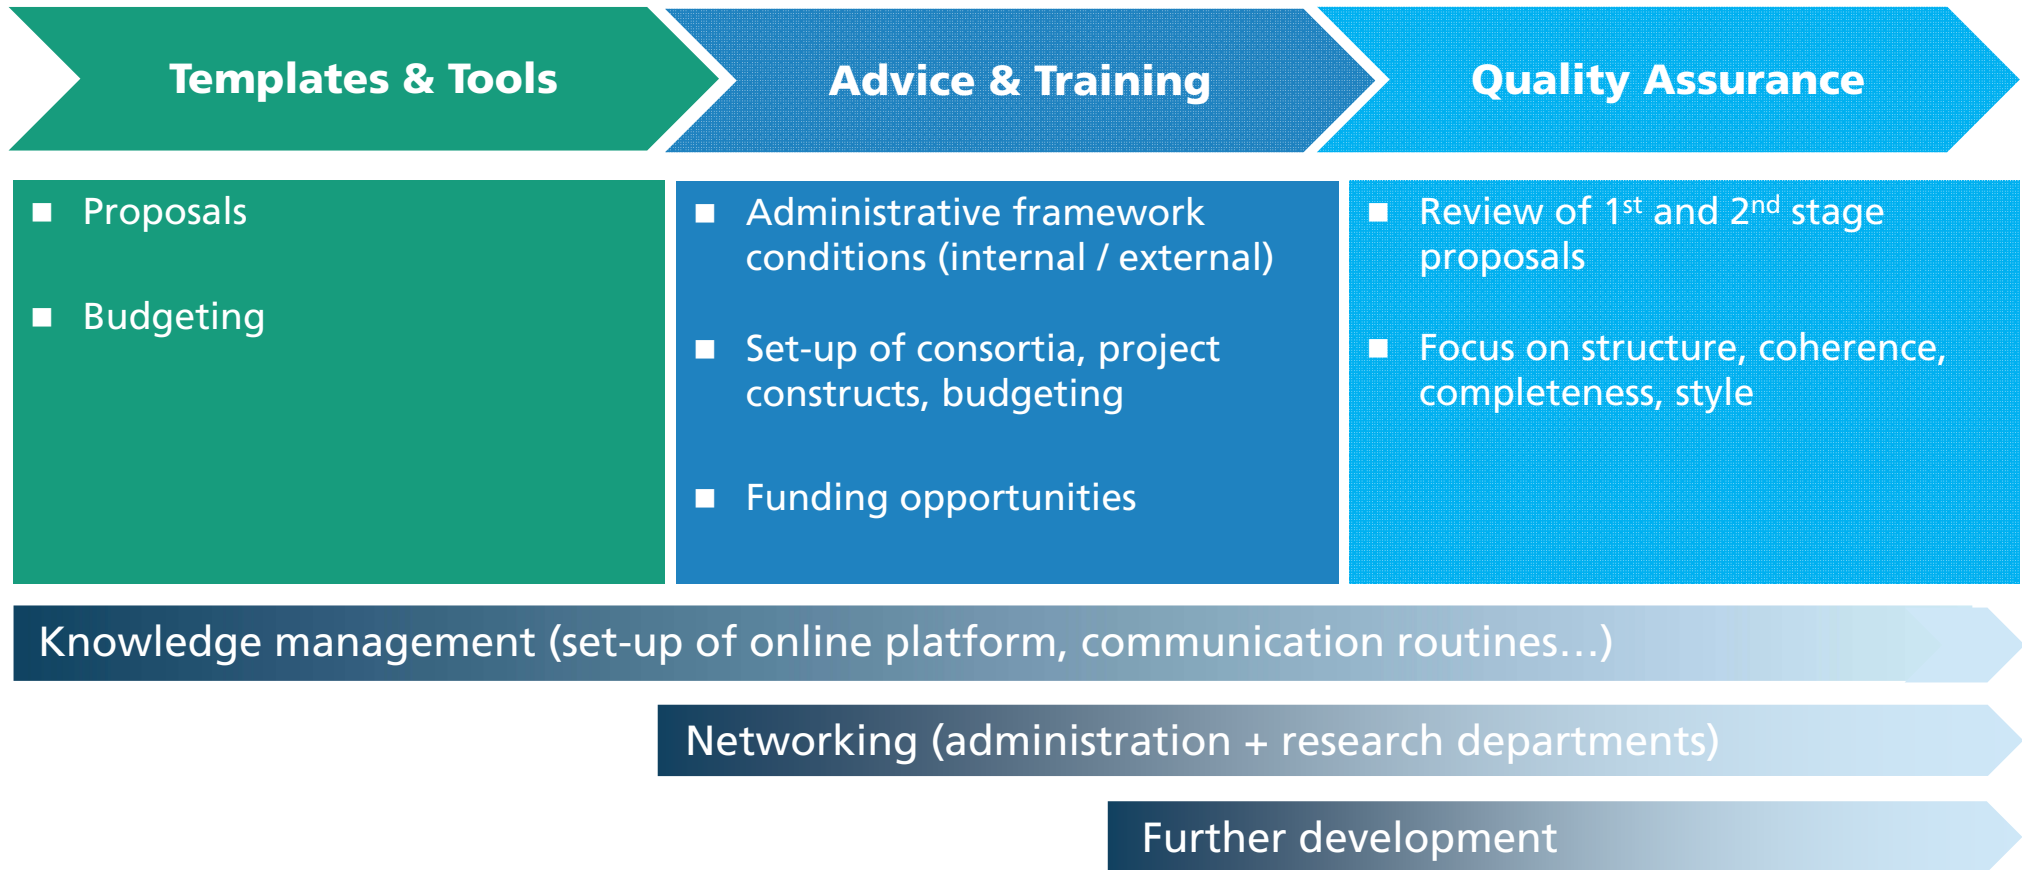

Project Office

Scope (Start-up Phase): Pre-award