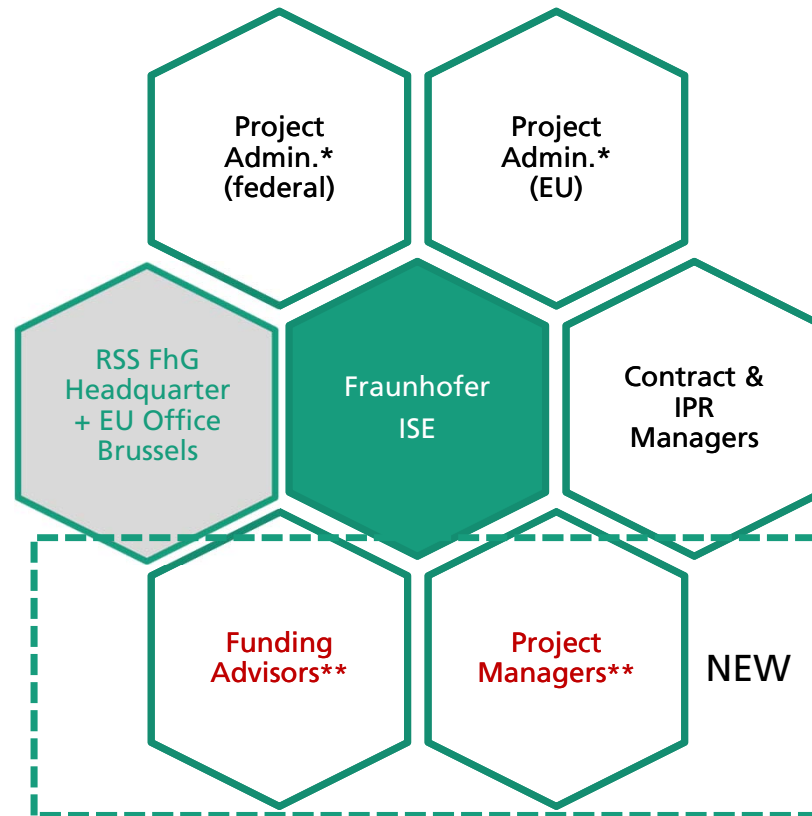

Research Support at Fraunhofer ISE

Project Office as central information and support hub to

- reduce workload
- increase efficiency
- increase success rate

* RSS Framework Type 1

**RSS Framework Types 2 & 3